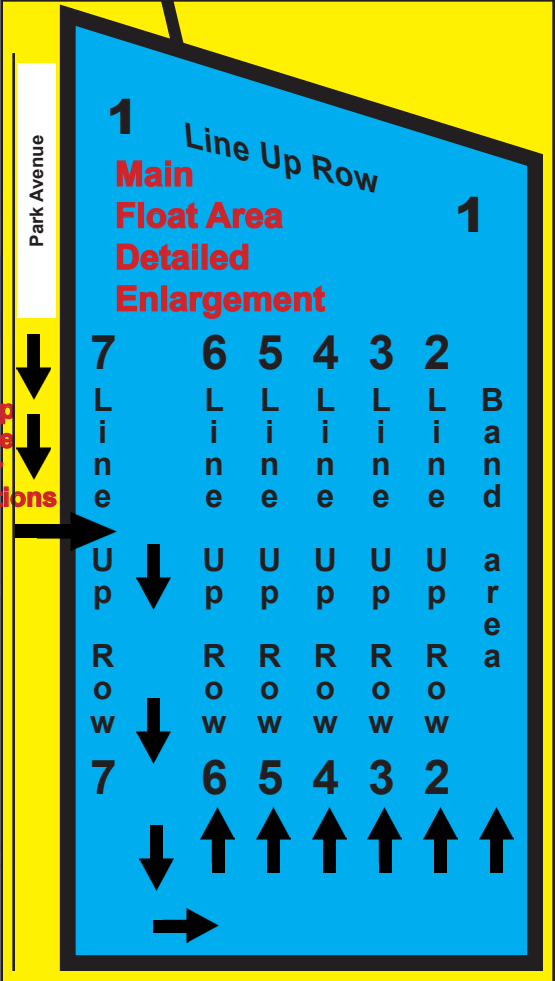

Parade Vehicles that are to line up in **Main Float Area or SECA** must enter here onto Park Ave, continue up to the Main Float Area Entrance and stop at the parade staffer for instructions. Horse Trailers turn left at Seca entrance proceed to Seca Parking lot

Drop off parade participants at Hess Street and Park Avenue walk to line up area

Parade will begin here

Stop Here

Horse Trailer Parking Turn Left at SECA entrance proceed to SECA Rec Parking Lot

**Equestrian Parking and waiting Area SECA Parking Lot**  
Note : clean up this area before leaving after the parade Thank You

Your **Park Avenue Line Up Position #** will be painted on the right side of the street. Please park as far to the right side of the street and as close to the marked line as possible or the vehicle in front of you.

Do not block Ambulance Building Driveway

Parade Vehicles that are to line up on **Park Avenue** must enter here onto Park Avenue and stop at the parade staffer for instructions

**Park Avenue** example of a line up position